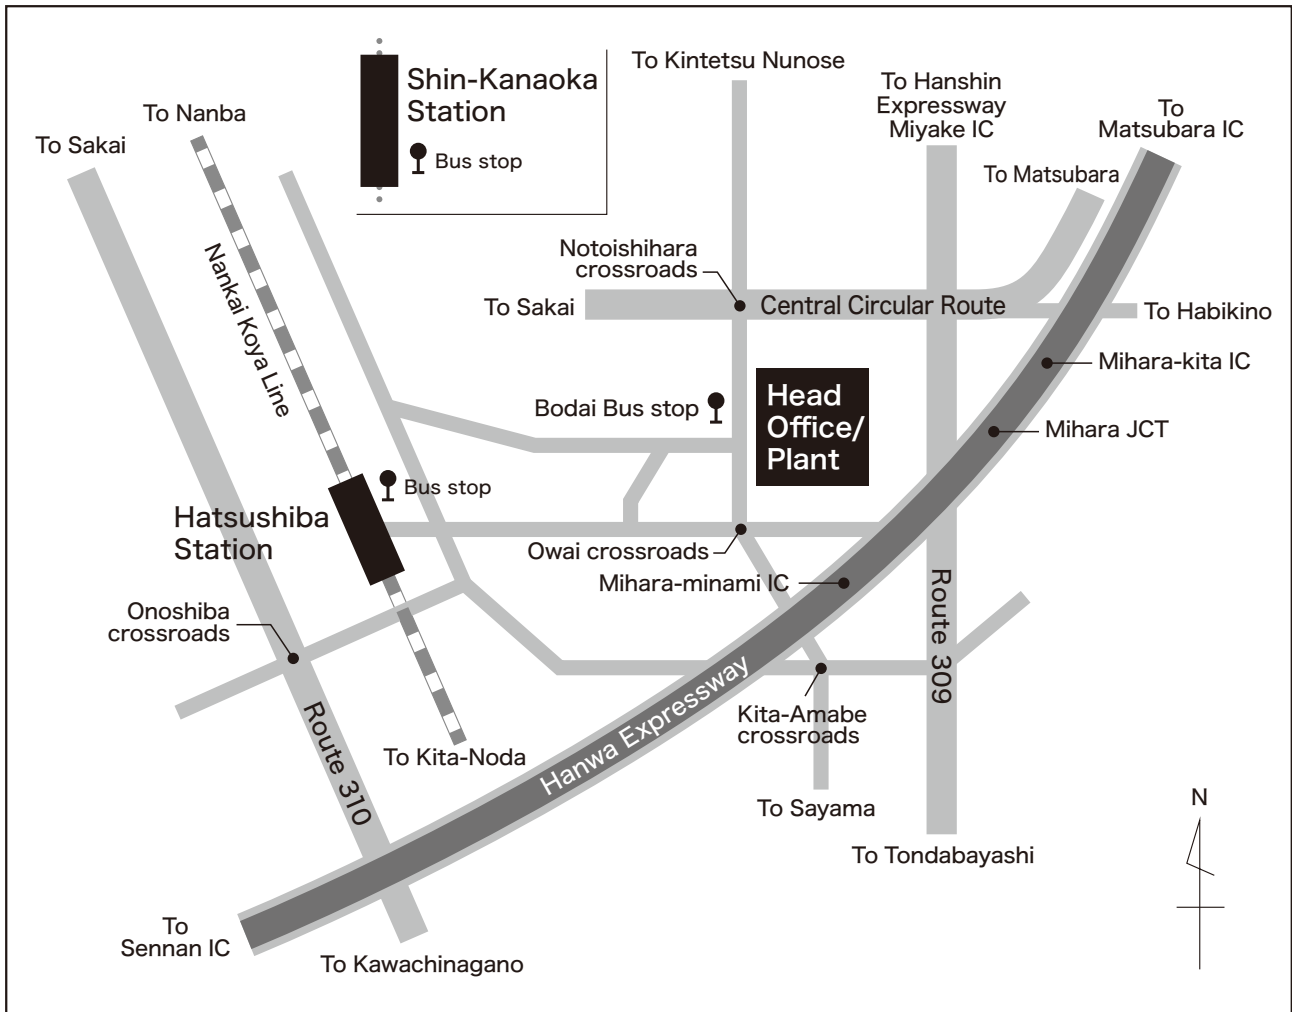

Head Office / Plant

6 Bodai, Mihara-ku, Sakai-shi, Osaka, 587-0064 Japan

TEL: +81-72-361-0881 (Pilot number) / +81-72-361-9500 (Osaka After-Sales Service Sec.)

FAX: +81-72-362-4491 (General Affairs Department)

The closest station

- **Hatsushiba station of Nankai Koya Line, Nankai Electric Railway**

Take a Nankai bus at No.2 bus stop for Mihara Kuyakusho and get off at Bodai stop.

- **Shin-Kanaoka station of Osaka Metro's Midosuji Line (Exit No.2)**

Take a Nankai bus at No.2 bus stop for Mihara Kuyakusho or Kita-Noda station and get off at Bodai stop.