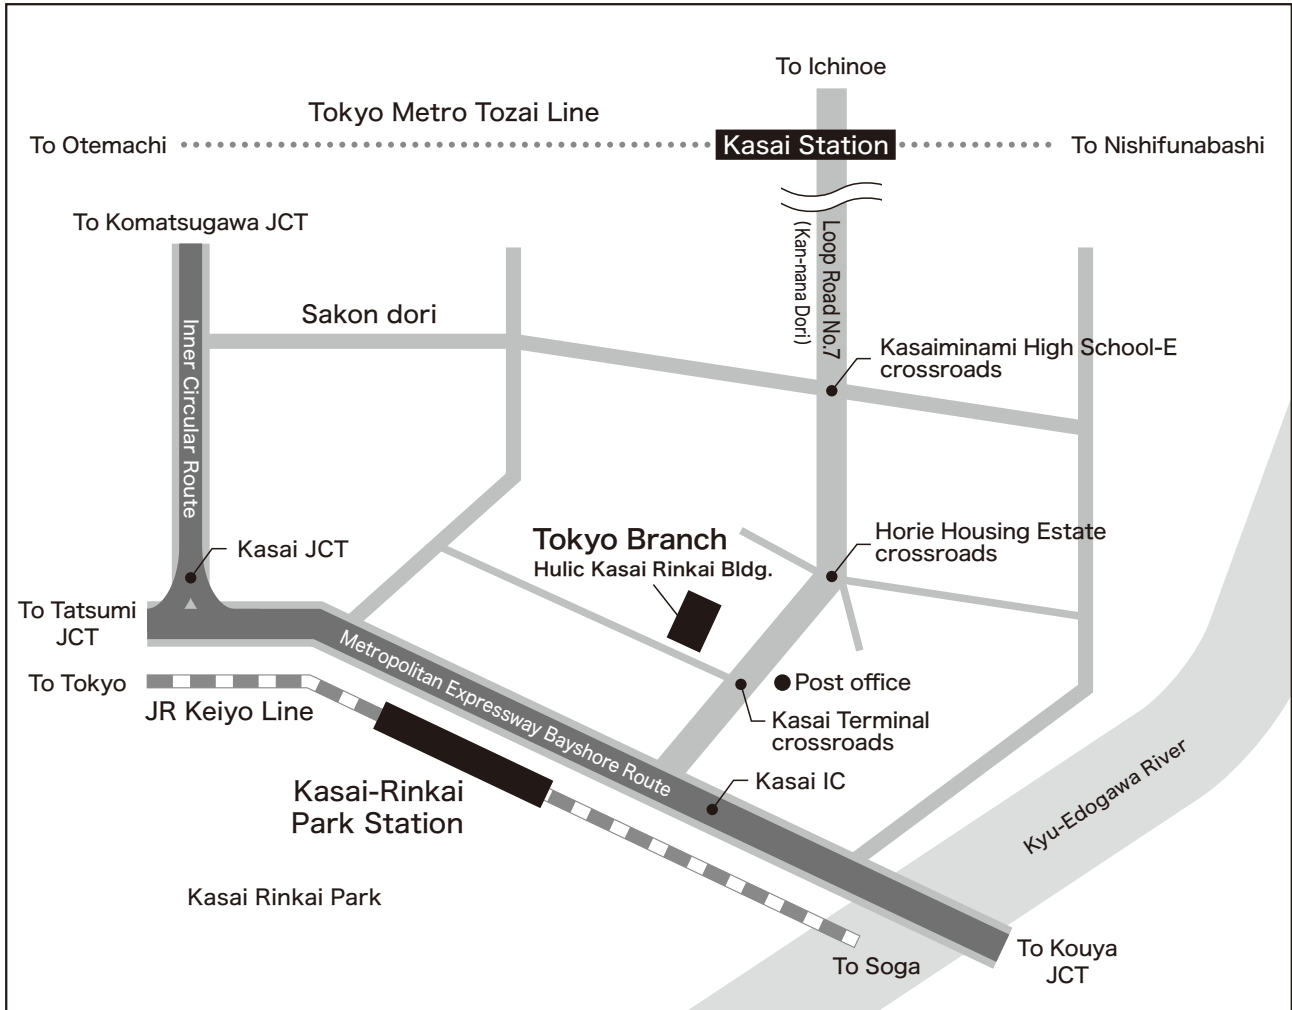

Tokyo Branch

Hulic Kasai Rinkai 4F, 3-6-4, Rinkai-cho, Edogawa-ku, Tokyo, 134-0086 Japan
 TEL: +81-3-5679-6910 (Pilot number of Sales Dept.)
 FAX: +81-3-5679-6950

The closest station

● Kasai-Rinkai Park Station of JR Keiyo Line

- By walk: 15 minute from the East Exit.
- By Metropolitan bus: 5 minute ride. Get off at Edogawa Rinkai Post Office.

● Kasai Station of Tokyo Metro Tozai Line

- By walk: 30 minute from the South Exit.
- By Metropolitan bus: 15 minute ride. Get off at Edogawa Rinkai Post Office.

In case of your visit by car, please use a coin-operated parking facility in the neighborhood of our office.